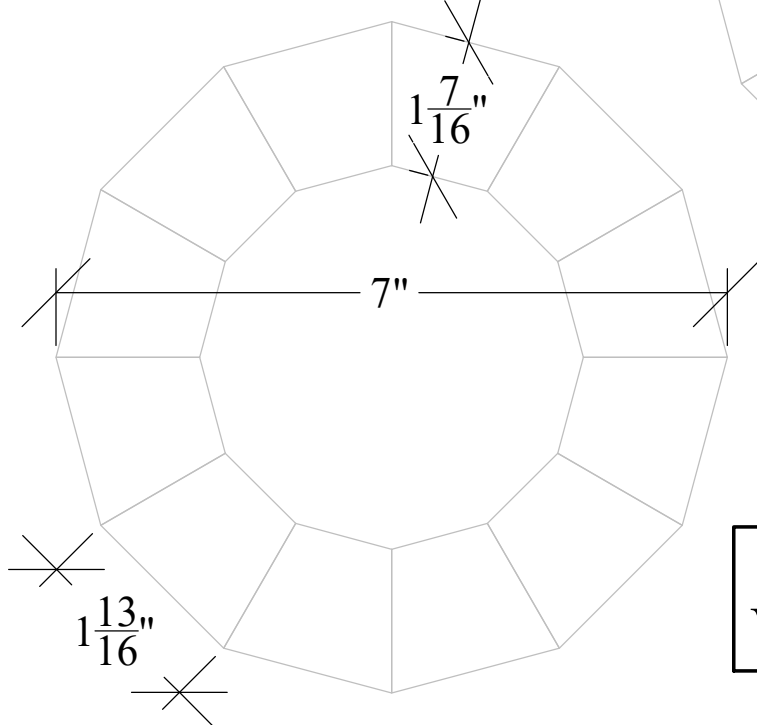

7" Segmented Bowl Plan

Materials			
	QTY	Cut Length	Depth
Base	1	5" Diameter	
1st Ring	12	1-9/16"	2"
2nd Ring	12	1-13/16"	1-1/2"
3rd Ring	24	1-1/16"	1-1/2"
4th Ring	24	1-1/16"	1-1/2"

1st Ring (12 Segments)

3rd & 4th Rings (24 Segments)

2nd Ring (12 Segments)

Quality First
Wood Products

www.Q1WP.com