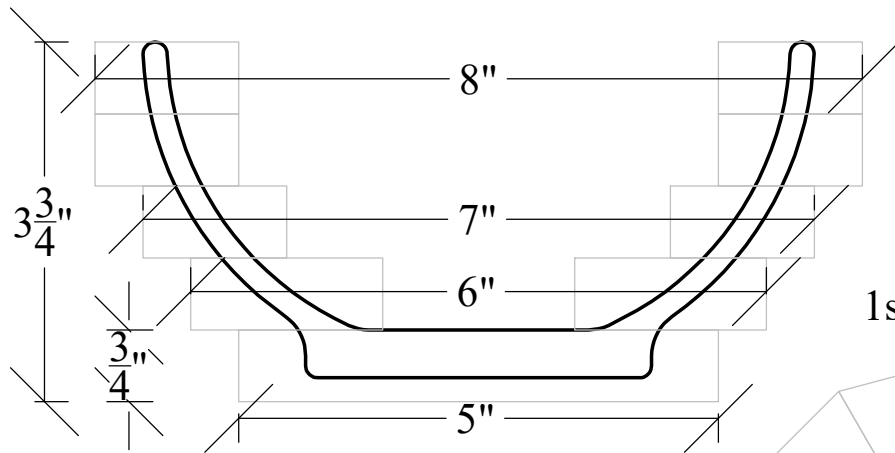

7" Segmented Bowl Plan

Materials			
	QTY	Cut Length	Depth
Base	1	5" Diameter	
1st Ring	12	1-9/16"	2"
2nd Ring	12	1-13/16"	1-1/2"
3rd Ring	24	1-1/16"	1-1/2"
4th Ring	24	1-1/16"	1-1/2"

1st Ring (12 Segments)

3rd & 4th Rings (24 Segments)

2nd Ring (12 Segments)

Quality First
Wood Products

www.Q1WP.com