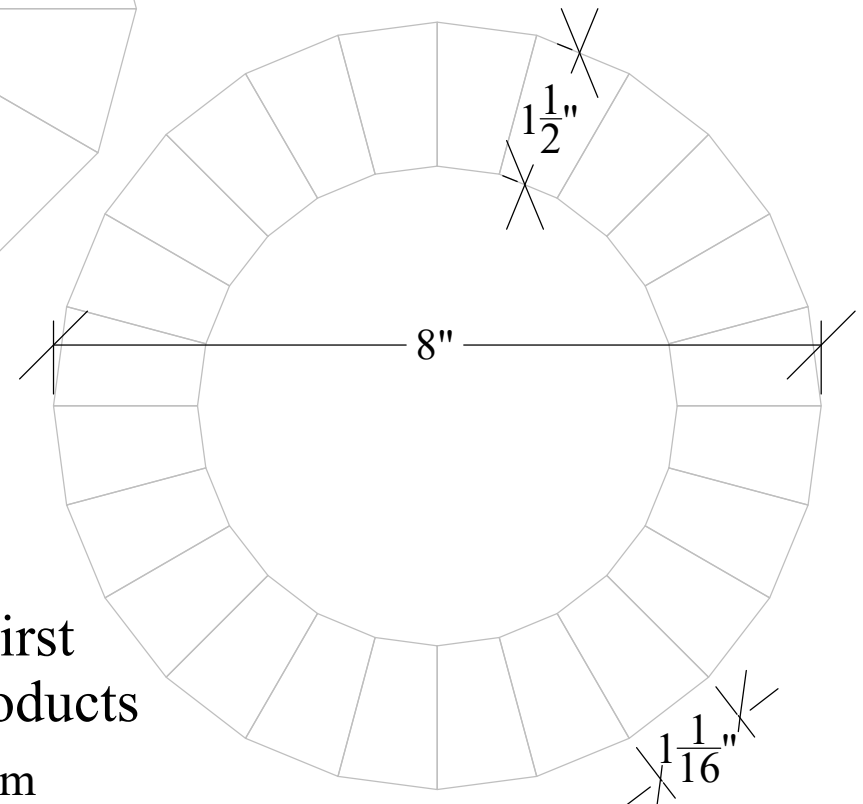

7" Segmented Bowl Plan

Materials			
	QTY	Cut Length	Depth
Base	1	5" Diameter	
1st Ring	12	1-9/16"	2"
2nd Ring	12	1-13/16"	1-1/2"
3rd Ring	24	1-1/16"	1-1/2"
4th Ring	24	1-1/16"	1-1/2"

1st Ring (12 Segments)

3rd & 4th Rings (24 Segments)

2nd Ring (12 Segments)

Quality First
Wood Products

www.Q1WP.com