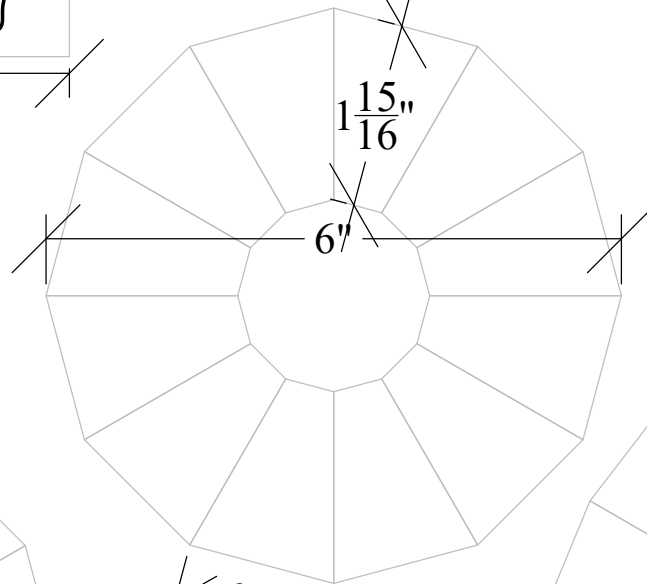

7" Segmented Bowl Plan

Materials			
	QTY	Cut Length	Depth
Base	1	5" Diameter	
1st Ring	12	1-9/16"	2"
2nd Ring	12	1-13/16"	1-1/2"
3rd Ring	24	1-1/16"	1-1/2"
4th Ring	24	1-1/16"	1-1/2"

1st Ring (12 Segments)

3rd & 4th Rings (24 Segments)

2nd Ring (12 Segments)

Quality First
Wood Products

www.Q1WP.com